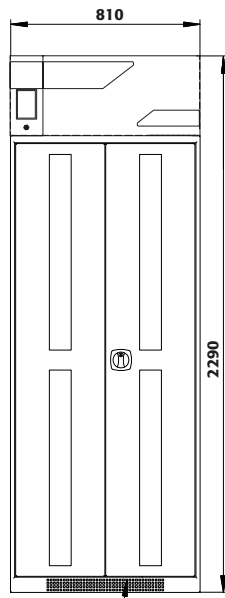

Dimensions	
Width (external)	1055.00 mm
Depth (external)	520.00 mm
Height (external)	2290.00 mm
Width (internal)	996.00 mm
Depth (internal)	493.00 mm
Height (internal)	1835.00 mm

The available internal dimensions can vary depending on the interior equipment package.

General Information	
Number of doors	2
Door opening angle	110.00°
Depth with open doors	1026 mm
Customs tariff number	94032080

Front view

Side view

Top view

Natural ventilation

Natural ventilation

CX.229.105.WDFW / CX.229.105.MM.4WD