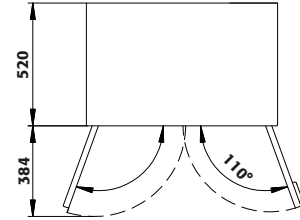

Dimensions	
Width (external)	1055.00 mm
Depth (external)	520.00 mm
Height (external)	2290.00 mm
Width (internal)	996.00 mm
Depth (internal)	493.00 mm
Height (internal)	1835.00 mm

The available internal dimensions can vary depending on the interior equipment package.

General Information	
Number of doors	2
Door opening angle	110.00°
Depth with open doors	1026 mm
Customs tariff number	94032080

Front view

Side view

Top view

Natural ventilation

Natural ventilation

CX.229.105.WDFW / CX.229.105.MM.4WD