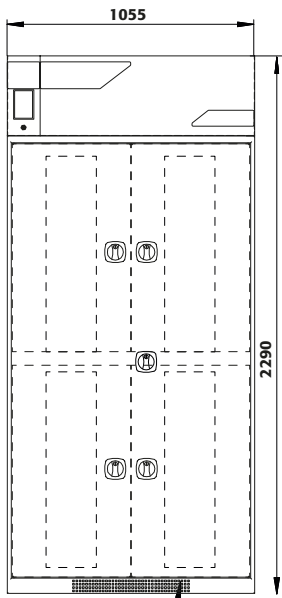

Dimensions	
Width (external)	1055.00 mm
Depth (external)	520.00 mm
Height (external)	2290.00 mm
Width (internal)	996.00 mm
Depth (internal)	493.00 mm
Height (internal)	1835.00 mm

The available internal dimensions can vary depending on the interior equipment package.

Weight / Load	
Weight without interior equipment	105 kg
Distributed load	440.00 kg/m <sup>2</sup>
Maximum load	600 kg

Electrical component	
Frequency	50 Hz
Nominal voltage	230 V
Maximum current consumption	0.5 A
Power consumption in operation	120 W
Power consumption in standby mode	50 W

General Information	
Number of doors	2
Door opening angle	110.00°
Depth with open doors	1026 mm
Customs tariff number	94032080

Front view

Side view

Top view

Natural ventilation

Natural ventilation

CX.229.105.WDFW / CX.229.105.MM.4WD