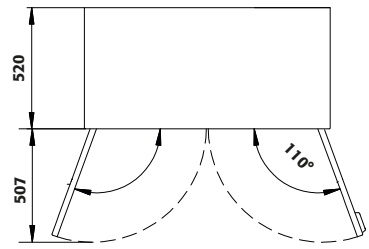

Dimensions	
Width (external)	1055.00 mm
Depth (external)	520.00 mm
Height (external)	2290.00 mm
Width (internal)	996.00 mm
Depth (internal)	493.00 mm
Height (internal)	1835.00 mm

The available internal dimensions can vary depending on the interior equipment package.

General Information	
Number of doors	2
Door opening angle	110.00°
Depth with open doors	1026 mm
Customs tariff number	94032080

Front view

Side view

Top view

Natural ventilation

Natural ventilation

CX.229.105.WDFW / CX.229.105.MM.4WD