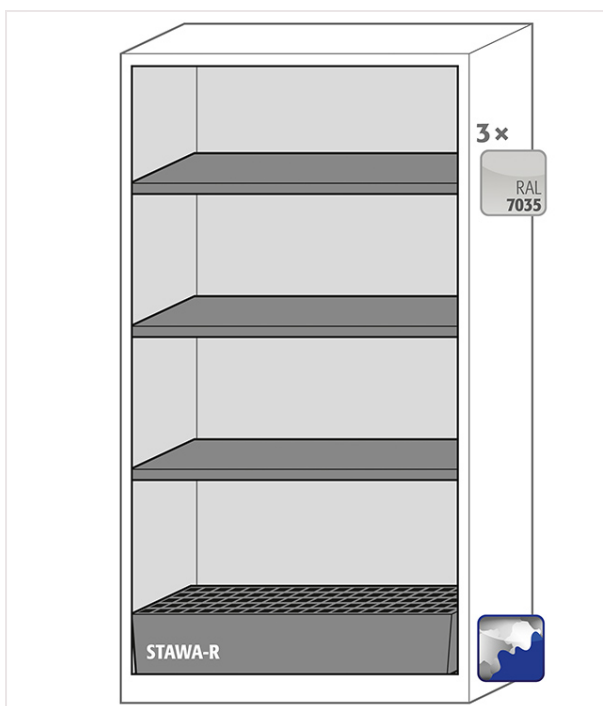

Product data sheet

Order No. 32925-050-30515

Recommended retail price

Recirculating air filter storage cabinet CX-CLASSIC-G Model CX.229.105.WDFW

Body colour anthracite grey (RAL 7016), with glass-paneled wing doors in Pure white (RAL 9010), interior equipment with 3 x shelf, 1 x bottom collecting sump with grid (sheet steel galvanised and coated)

Suitable for storing the following hazardous substances:

Product data sheet

Technical Data

External dimensions W x D x H	1055 x 520 x 2290 mm
Internal dimensions W x D x H	996 x 493 x 1835 mm
Depth with open doors	1.026,00 mm
Net weight configuration	180,00 kg
Fire resistance level	No fire resistance
CE compliant	yes (1)
GS certified	No (0)
According to standard	EN 16121/16122
Automatic door closing system	No (0)
Door open arrest system	No (0)
Door opening angle	110 °
Nominal Power Consumption	120 W
Power consumption in standby mode	50 W
Maximum current consumption	0,5 A
Nominal voltage	230 V
Frequency	50 Hz
Number of storage levels	4 piece
Max. load of shelves	100.00 kg
Capacity of bottom collecting sump	66.00 litres
ecl@ss 14.0	40-06-01-03
UNSPSC code	24112402
Customs tariff number	94032080
GTIN	4054923109032
Coupled doors (one-handed operation)	No (0)