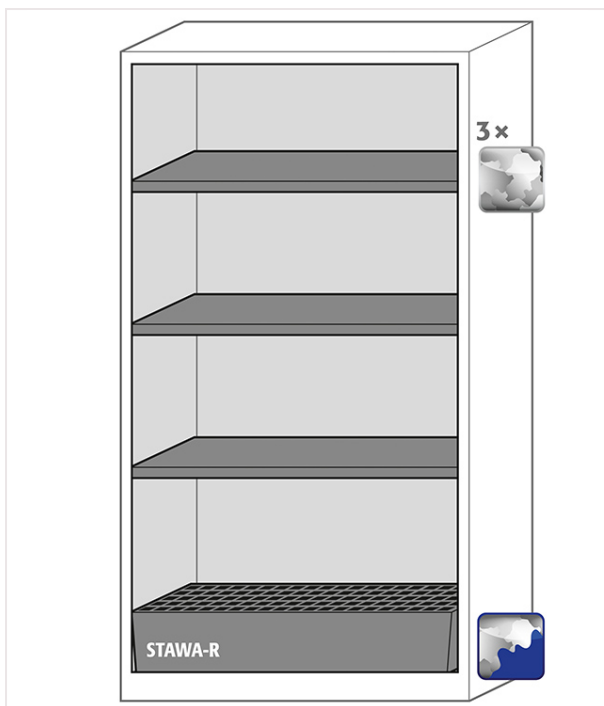

Product data sheet

Order No. 32925-050-30514

Recommended retail price

Recirculating air filter storage cabinet CX-CLASSIC-G Model CX.229.105.WDFW

Body colour anthracite grey (RAL 7016), with glass-paneled wing doors in Pure white (RAL 9010), interior equipment with 3 x shelf, 1 x bottom collecting sump with grid (sheet steel galvanised and coated)

Certification

- DIN EN 16121/16122 conformity
- CE compliant

Function / construction

- **Robust construction and longevity:** robust, high-quality, scratch-resistant outer body with powder-coated textured surface
- **No unauthorised use:** doors lockable with cylinder locking (integrated in the turning handle)
- **Easy alignment:** adjusting aids to compensate for uneven floor

Recirculating air filter module

- Ideal for the direct installation in working areas – very low noise, only approx. 39 dB (A)
- With multi-stage wideband filter
- Monitoring electronics for extraction incl. cool-device cable and power plug
- Optical and acoustical alarm including potential-free alarm contact
- Display with innovative touch panel
- Manual check of the filter saturation

Suitable for storing the following hazardous substances:

Product data sheet

Technical Data

External dimensions W x D x H	1055 x 520 x 2290 mm
Internal dimensions W x D x H	996 x 493 x 1835 mm
Depth with open doors	1.026,00 mm
Net weight configuration	180,00 kg
Fire resistance level	No fire resistance
CE compliant	yes (1)
GS certified	No (0)
According to standard	EN 16121/16122
Automatic door closing system	No (0)
Door open arrest system	No (0)
Door opening angle	110 °
Nominal Power Consumption	120 W
Power consumption in standby mode	50 W
Maximum current consumption	0,5 A
Nominal voltage	230 V
Frequency	50 Hz
Number of storage levels	4 piece
Max. load of shelves	100.00 kg
Capacity of bottom collecting sump	66.00 litres
ecl@ss 14.0	40-06-01-03
UNSPSC code	24112402
Customs tariff number	94032080
GTIN	4054923109025
Coupled doors (one-handed operation)	No (0)