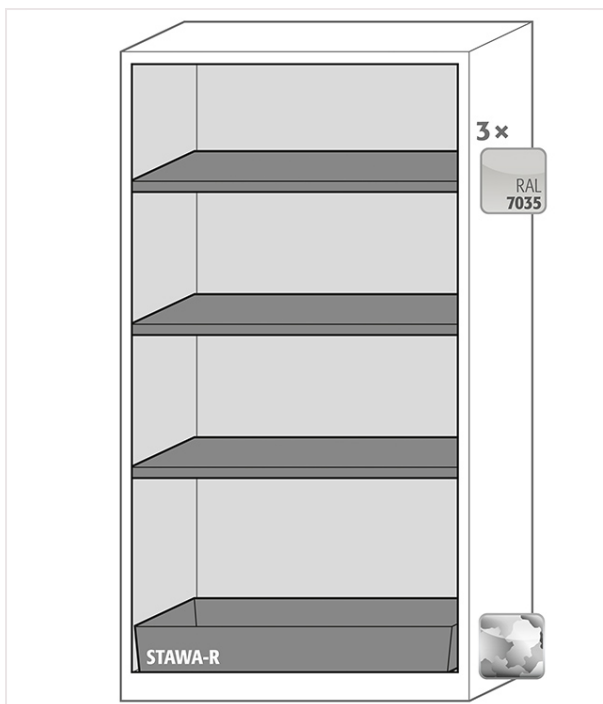

Suitable for storing the following hazardous substances: