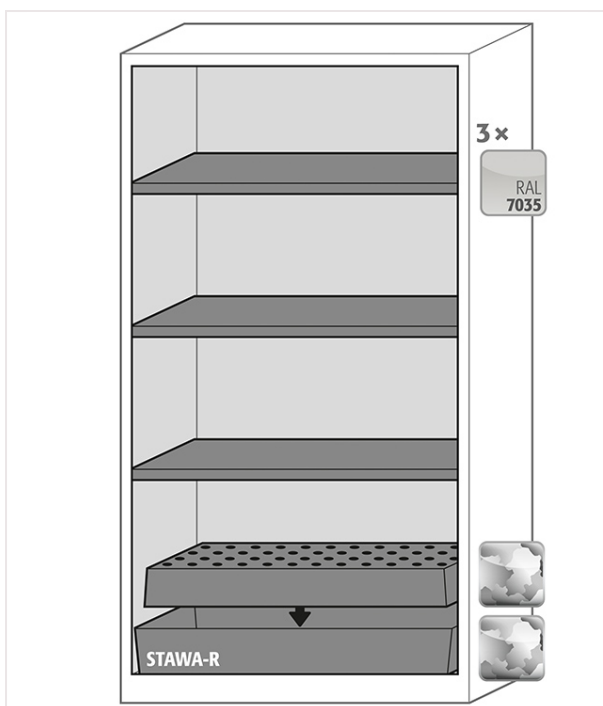

Product data sheet

Order No. 32925-050-30510

Recommended retail price

Recirculating air filter storage cabinet CX-CLASSIC-G Model CX.229.105.WDFW

Body colour anthracite grey (RAL 7016), with glass-paneled wing doors in Pure white (RAL 9010), interior equipment with 3 x shelf, 1 x perforated insert, 1 x bottom collecting sump (sheet steel galvanised)

Recirculating air filter module

- Ideal for the direct installation in working areas – very low noise, only approx. 39 dB (A)
- With multi-stage wideband filter
- Monitoring electronics for extraction incl. cool-device cable and power plug
- Optical and acoustical alarm including potential-free alarm contact
- Display with innovative touch panel
- Manual check of the filter saturation

Suitable for storing the following hazardous substances:

Product data sheet

Technical Data

External dimensions W x D x H	1055 x 520 x 2290 mm
Internal dimensions W x D x H	996 x 493 x 1835 mm
Depth with open doors	1.026,00 mm
Net weight configuration	167,00 kg
Fire resistance level	No fire resistance
CE compliant	yes (1)
GS certified	No (0)
According to standard	EN 16121/16122
Automatic door closing system	No (0)
Door open arrest system	No (0)
Door opening angle	110 °
Nominal Power Consumption	120 W
Power consumption in standby mode	50 W
Maximum current consumption	0,5 A
Nominal voltage	230 V
Frequency	50 Hz
Number of storage levels	4 piece
Max. load of shelves	100.00 kg
Max. load of perforated insert	60.00 kg
Capacity of bottom collecting sump	33.00 litres
ecl@ss 14.0	40-06-01-03
UNSPSC code	24112402
Customs tariff number	94032080
GTIN	4054923108981
Coupled doors (one-handed operation)	No (0)