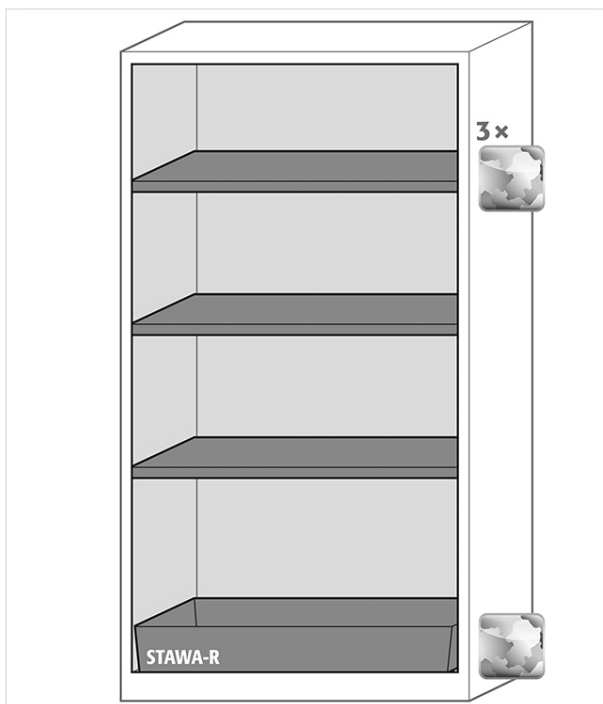

Suitable for storing the following hazardous substances: