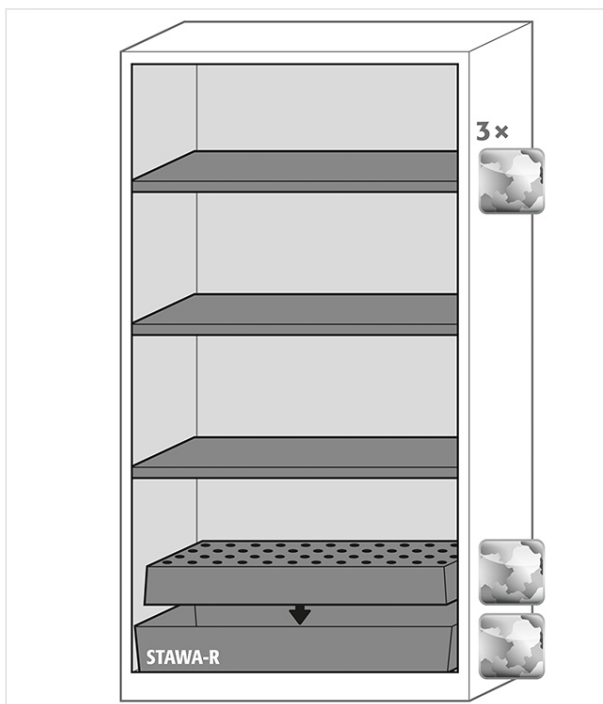

Product data sheet

Order No. 32925-050-30508

Recommended retail price

Recirculating air filter storage cabinet CX-CLASSIC-G Model CX.229.105.WDFW

Body colour anthracite grey (RAL 7016), with glass-paneled wing doors in Pure white (RAL 9010), interior equipment with 3 x shelf, 1 x perforated insert, 1 x bottom collecting sump (sheet steel galvanised)

Recirculating air filter module

- Ideal for the direct installation in working areas – very low noise, only approx. 39 dB (A)
- With multi-stage wideband filter
- Monitoring electronics for extraction incl. cool-device cable and power plug
- Optical and acoustical alarm including potential-free alarm contact
- Display with innovative touch panel
- Manual check of the filter saturation

Suitable for storing the following hazardous substances:

Product data sheet

Technical Data

External dimensions W x D x H	1055 x 520 x 2290 mm
Internal dimensions W x D x H	996 x 493 x 1835 mm
Depth with open doors	1.026,00 mm
Net weight configuration	167,00 kg
Fire resistance level	No fire resistance
CE compliant	yes (1)
GS certified	No (0)
According to standard	EN 16121/16122
Automatic door closing system	No (0)
Door open arrest system	No (0)
Door opening angle	110 °
Nominal Power Consumption	120 W
Power consumption in standby mode	50 W
Maximum current consumption	0,5 A
Nominal voltage	230 V
Frequency	50 Hz
Number of storage levels	4 piece
Max. load of shelves	100.00 kg
Max. load of perforated insert	60.00 kg
Capacity of bottom collecting sump	33.00 litres
ecl@ss 14.0	40-06-01-03
UNSPSC code	24112402
Customs tariff number	94032080
GTIN	4054923108967
Coupled doors (one-handed operation)	No (0)