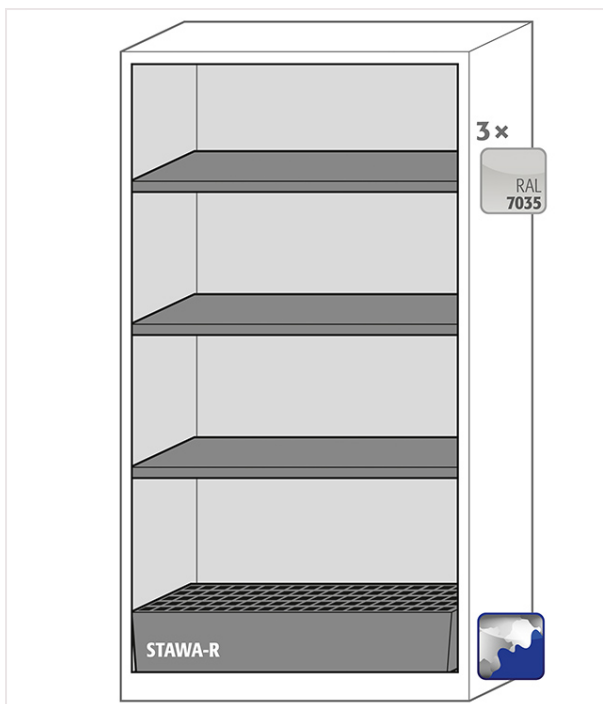

Suitable for storing the following hazardous substances: