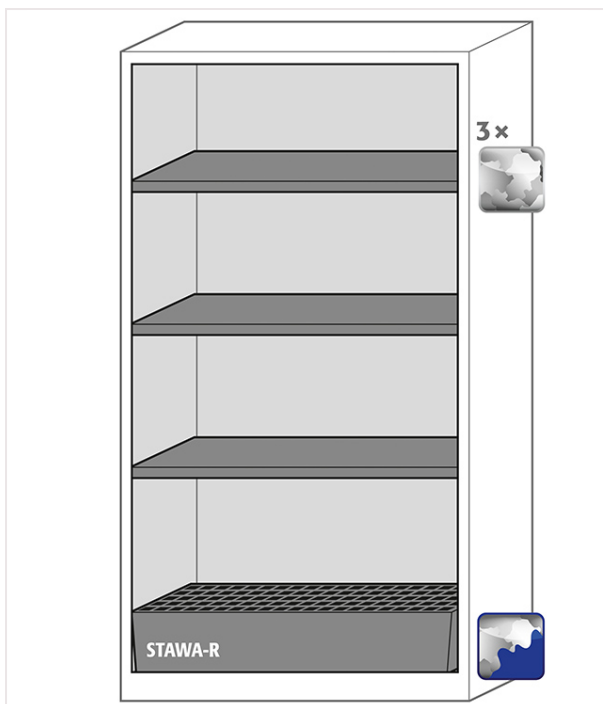

Suitable for storing the following hazardous substances: