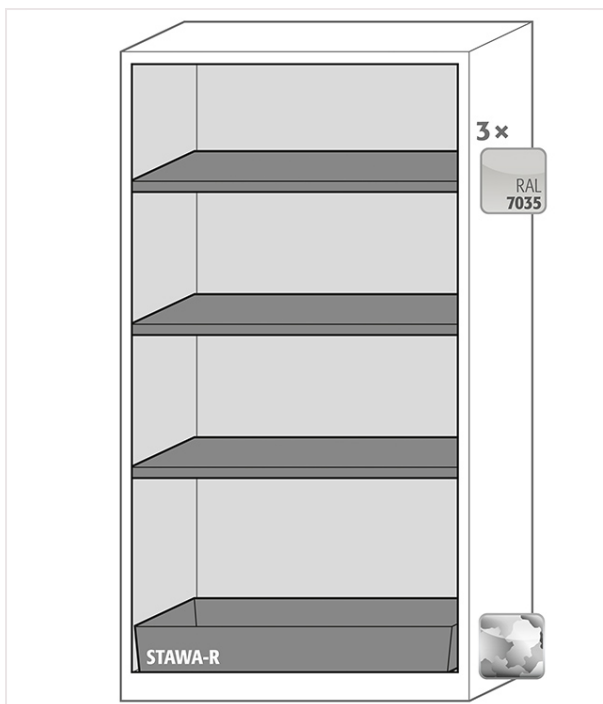

Product data sheet

Order No. 32925-041-30511

Recommended retail price

Recirculating air filter storage cabinet CX-CLASSIC-G Model CX.229.105.WDFW

Body colour anthracite grey (RAL 7016), with glass-paneled wing doors in light grey (RAL 7035), interior equipment with 3 x shelf, 1 x bottom collecting sump (sheet steel galvanised)

Suitable for storing the following hazardous substances:

Product data sheet

Technical Data

External dimensions W x D x H	1055 x 520 x 2290 mm
Internal dimensions W x D x H	996 x 493 x 1835 mm
Depth with open doors	1.026,00 mm
Net weight configuration	162,00 kg
Fire resistance level	No fire resistance
CE compliant	yes (1)
GS certified	No (0)
According to standard	EN 16121/16122
Automatic door closing system	No (0)
Door open arrest system	No (0)
Door opening angle	110 °
Nominal Power Consumption	120 W
Power consumption in standby mode	50 W
Maximum current consumption	0,5 A
Nominal voltage	230 V
Frequency	50 Hz
Number of storage levels	3 piece
Max. load of shelves	100.00 kg
Capacity of bottom collecting sump	33.00 litres
ecl@ss 14.0	40-06-01-03
UNSPSC code	24112402
Customs tariff number	94032080
GTIN	4054923108875
Coupled doors (one-handed operation)	No (0)