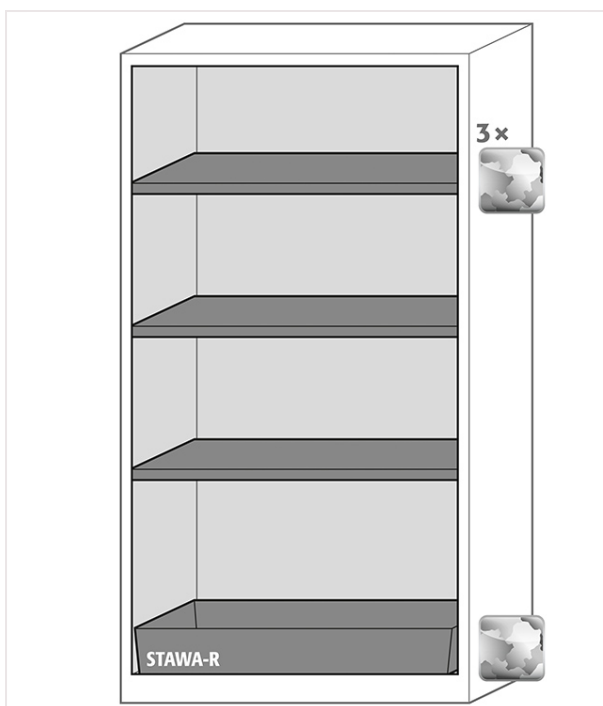

Suitable for storing the following hazardous substances: