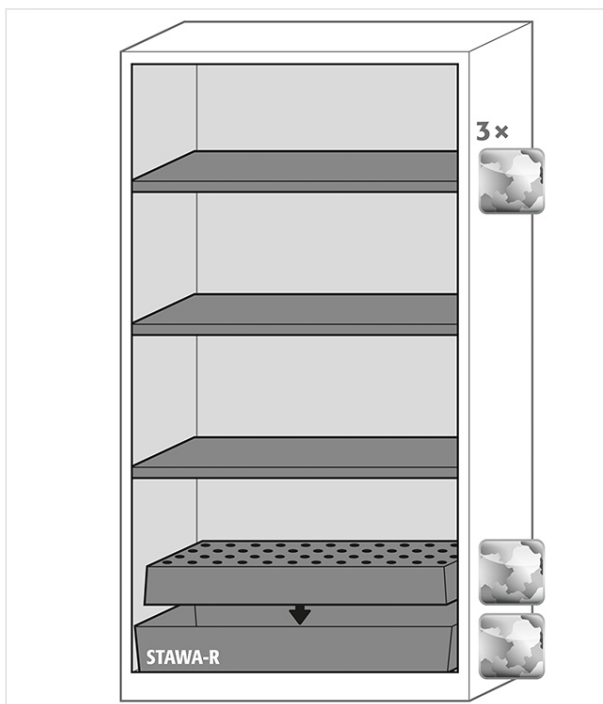

Product data sheet

Order No. 32925-041-30508

Recommended retail price

Recirculating air filter storage cabinet CX-CLASSIC-G Model CX.229.105.WDFW

Body colour anthracite grey (RAL 7016), with glass-paneled wing doors in light grey (RAL 7035), interior equipment with 3 x shelf, 1 x perforated insert, 1 x bottom collecting sump (sheet steel galvanised)

Recirculating air filter module

- Ideal for the direct installation in working areas – very low noise, only approx. 39 dB (A)
- With multi-stage wideband filter
- Monitoring electronics for extraction incl. cool-device cable and power plug
- Optical and acoustical alarm including potential-free alarm contact
- Display with innovative touch panel
- Manual check of the filter saturation

Suitable for storing the following hazardous substances:

Product data sheet

Technical Data

External dimensions W x D x H	1055 x 520 x 2290 mm
Internal dimensions W x D x H	996 x 493 x 1835 mm
Depth with open doors	1.026,00 mm
Net weight configuration	167,00 kg
Fire resistance level	No fire resistance
CE compliant	yes (1)
GS certified	No (0)
According to standard	EN 16121/16122
Automatic door closing system	No (0)
Door open arrest system	No (0)
Door opening angle	110 °
Nominal Power Consumption	120 W
Power consumption in standby mode	50 W
Maximum current consumption	0,5 A
Nominal voltage	230 V
Frequency	50 Hz
Number of storage levels	4 piece
Max. load of shelves	100.00 kg
Max. load of perforated insert	60.00 kg
Capacity of bottom collecting sump	33.00 litres
ecl@ss 14.0	40-06-01-03
UNSPSC code	24112402
Customs tariff number	94032080
GTIN	4054923108844
Coupled doors (one-handed operation)	No (0)